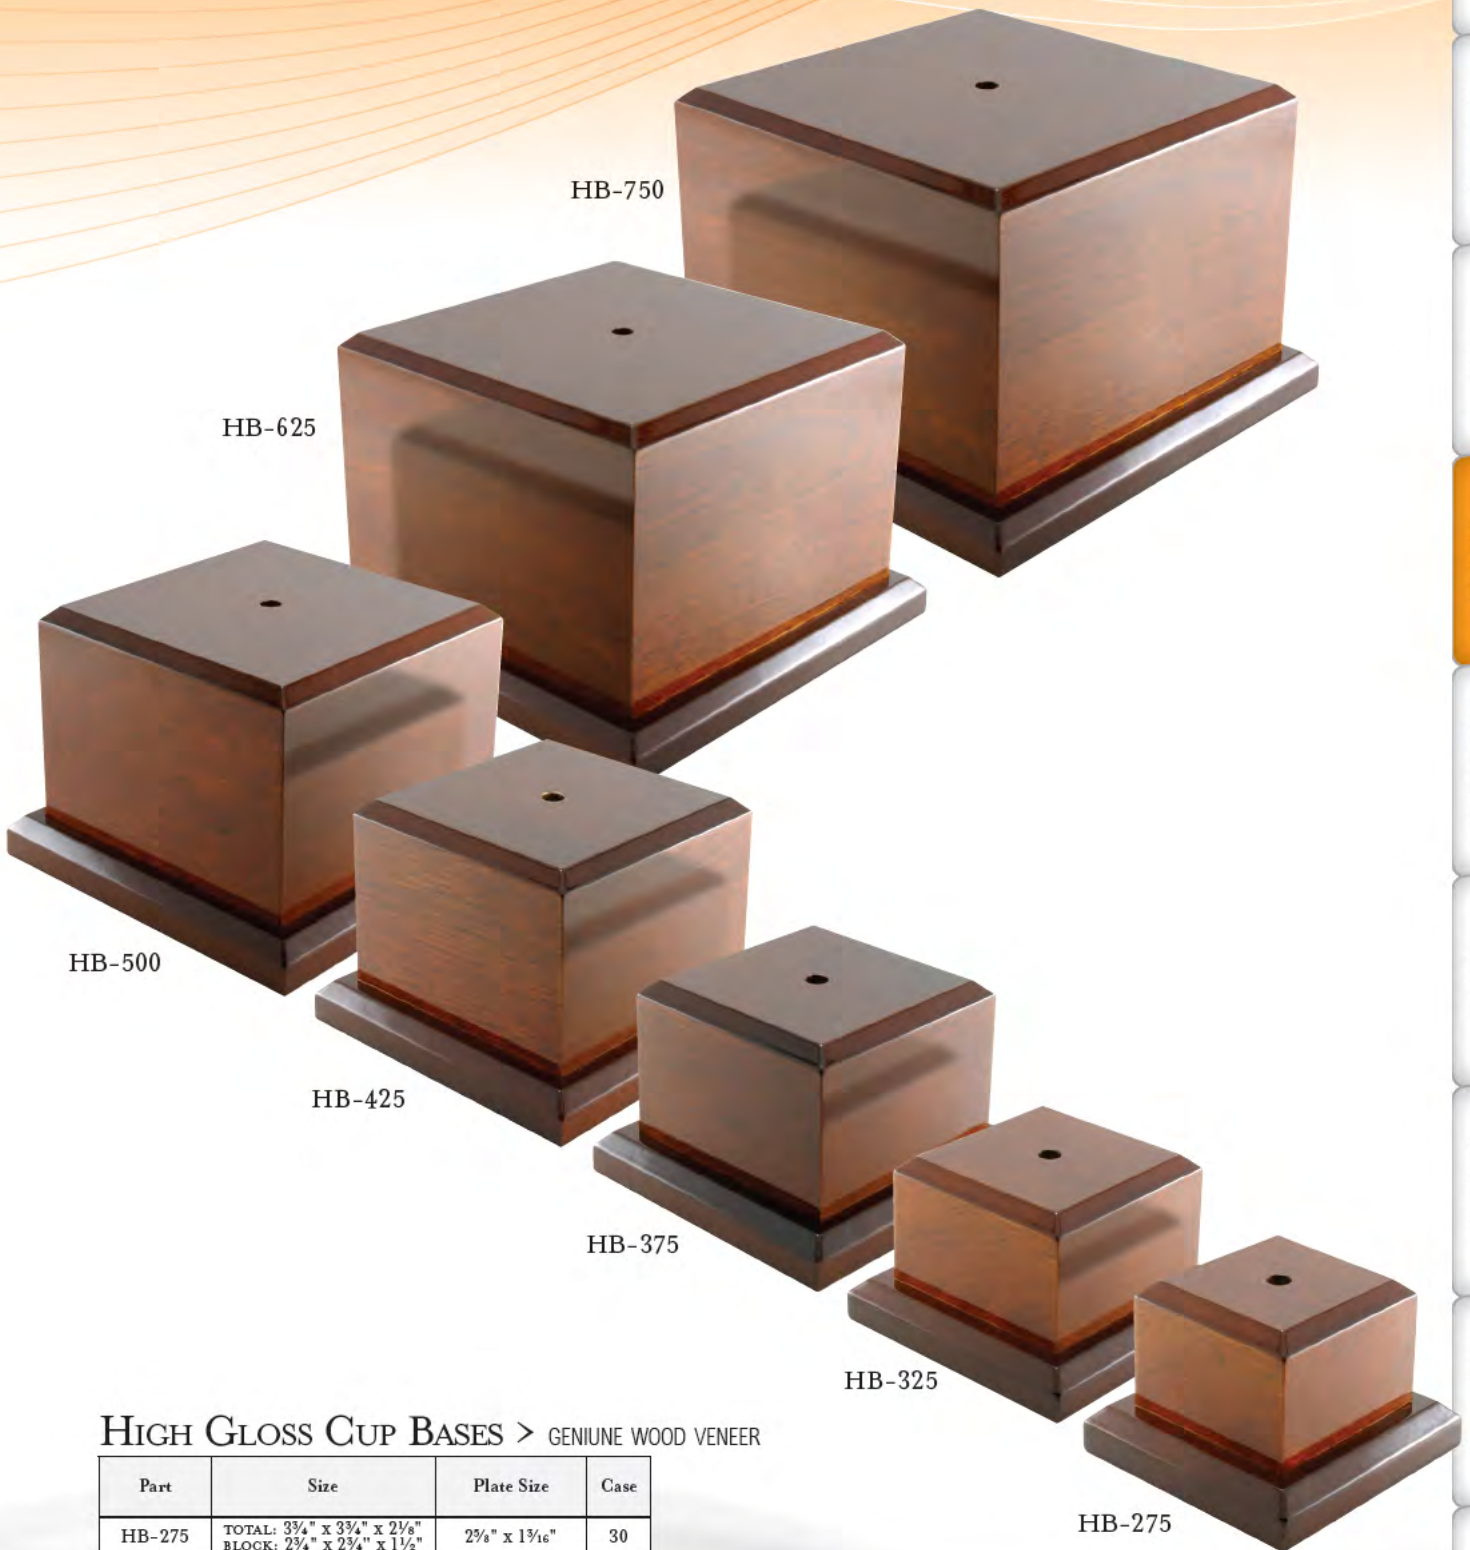

Bases & Lids

High Gloss Cup Bases

HIGH GLOSS CUP BASES > GENUINE WOOD VENEER

Part	Size	Plate Size	Case
HB-275	TOTAL: 3³/₄" x 3³/₄" x 2¹/₈" BLOCK: 2³/₄" x 2³/₄" x 1¹/₂"	2³/₈" x 1³/₁₆"	30
HB-325	TOTAL: 4¹/₄" x 4¹/₄" x 2³/₈" BLOCK: 3¹/₄" x 3¹/₄" x 2"	3³/₈" x 1³/₄"	24
HB-375	TOTAL: 4³/₄" x 4³/₄" x 3¹/₄" BLOCK: 3³/₄" x 3³/₄" x 2¹/₂"	3³/₈" x 2¹/₄"	24
HB-425	TOTAL: 5¹/₄" x 5¹/₄" x 3³/₄" BLOCK: 4¹/₄" x 4¹/₄" x 3"	4¹/₈" x 2³/₄"	16
HB-500	TOTAL: 6" x 6" x 4¹/₄" BLOCK: 5" x 5" x 3¹/₂"	4⁷/₈" x 3³/₁₆"	12
HB-625	TOTAL: 7¹/₄" x 7¹/₄" x 5" BLOCK: 6¹/₄" x 6¹/₄" x 4¹/₄"	6¹/₈" x 4"	8
HB-750	TOTAL: 8¹/₂" x 8¹/₂" x 5¹/₂" BLOCK: 7¹/₂" x 7¹/₂" x 4³/₄"	7³/₈" x 4³/₄"	2