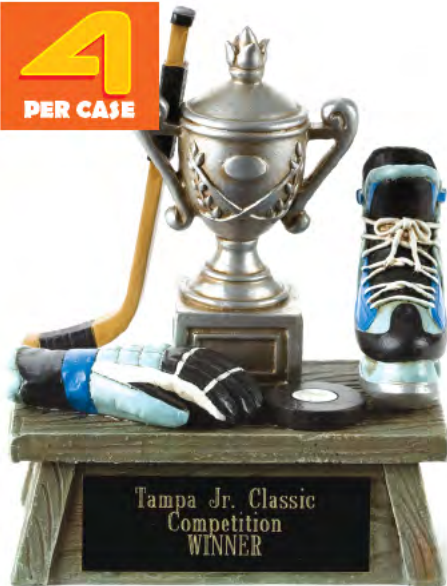

Bobbles & Resins Vintage Collection

Figures & Trim

Cups & Backdrops

Columns

Races & Lids

Plaques & Accessories

Engravables

Premium Awards

Bobbles & Resins

Ribbons & Medals

MyLars & Hardware

12
PER CASE

4
PER CASE

Hockey Scene—4-1/4" tall
RTSH1