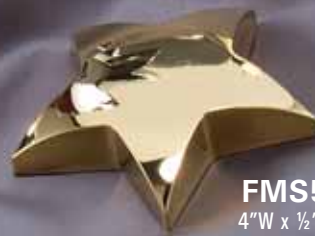

CRY747
1¼"D x 6¼"Dia.

CRY783
3"W x 6"H

CRY785
3"W x 6"H

FMS7
4"L x 4"H
MARCO EXCLUSIVE

CRY224
4¼"W x 2"H

FMS5
4"W x ½"H

"EVERY AWARD COMPONENT UNDER THE STARS"

Desk Accessories