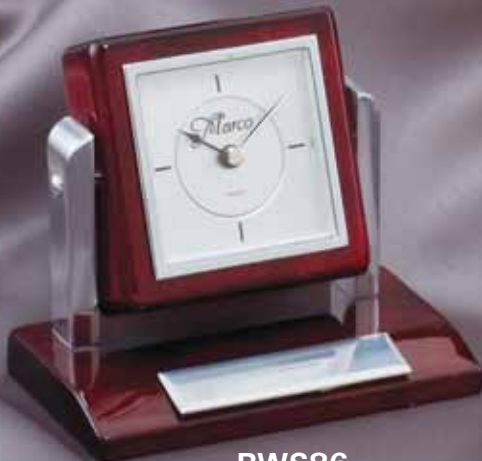

RWS56
4¾"L x 4"D x 7½"H

RWS53
4½"L x 3¾"D x 6½"H

RWS35
4¼"L x 1¾"D x 5½"H
7" WIDE OPEN
Fits 3" x 5" Picture

RWS60
7½"L x 3¾"D x 4½"H

RWS38
3¾"L x 1¾"D x 5"H

RWS86
5¼"L x 3½"D x 4¼"H

NOTHING SYMBOLIZES LEADERSHIP, ACHIEVEMENT AND AUTHORITY LIKE A GAVEL PRESENTATION SET