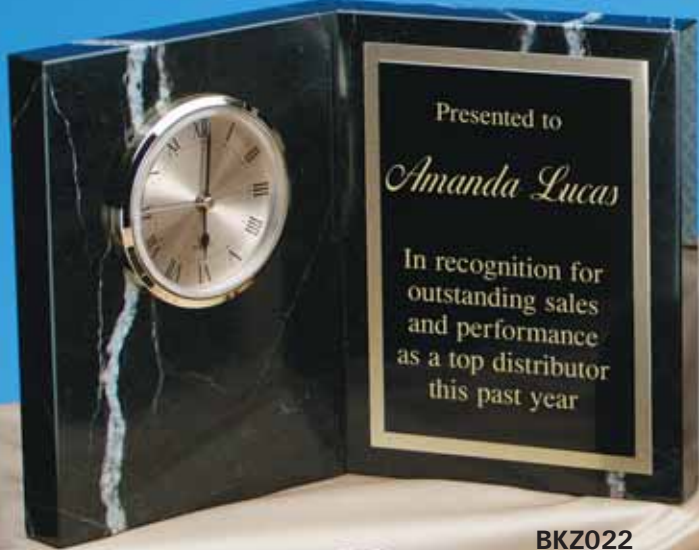

Zebra Marble Clocks

CLOCK MOVEMENTS AND PLATES NOT INCLUDED

CLASSIC GIFT BOX INCLUDED

Gift box has a molded foam shell interior for protection against breakage.

BKZ022
8" X 12" X 1"