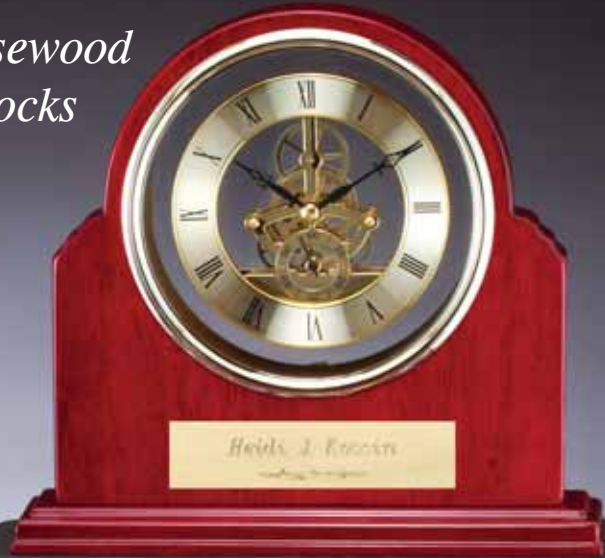

Desk Accessories

Precision Metal Skeleton Quartz Movement
Individually Boxed

NEW

*Beautiful Rosewood
Mantle Clocks*

RWS62
8"W x 10½" H
INCLUDES PLATE

RWS82
9¼"W x 8½" H

RWS83
8"W x 8½" H

RWS80
13"W x 9" H