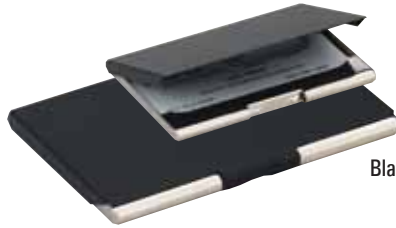

Business Card Cases

ID17 1-3/4" x 3-1/4"
SOCIAL SECURITY CARD
PRE-PRINTED
STANDARD ENG. ONLY

CC-1
Black & Chrome
Steel

CC-2
Matte Silver
Steel

Business Card Cases
DIAMOND
or **ROTARY**
ENGRAVE

CC-3
Black Leather
Aluminum with
Stainless Steel Clasp