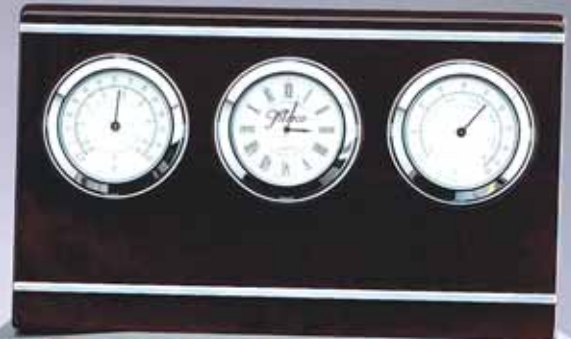

Q111

6½"L x 1½"D x 7"H

Q055

4½"L x 1"D x 13"H

Desk Accessories

Elegant Rosewood Piano Finish Items With Chrome and Brass Accents

Q095
12"L x 3/4"D x 9"H

Q124
8 3/4"L x 1 3/4"D
x 5"H