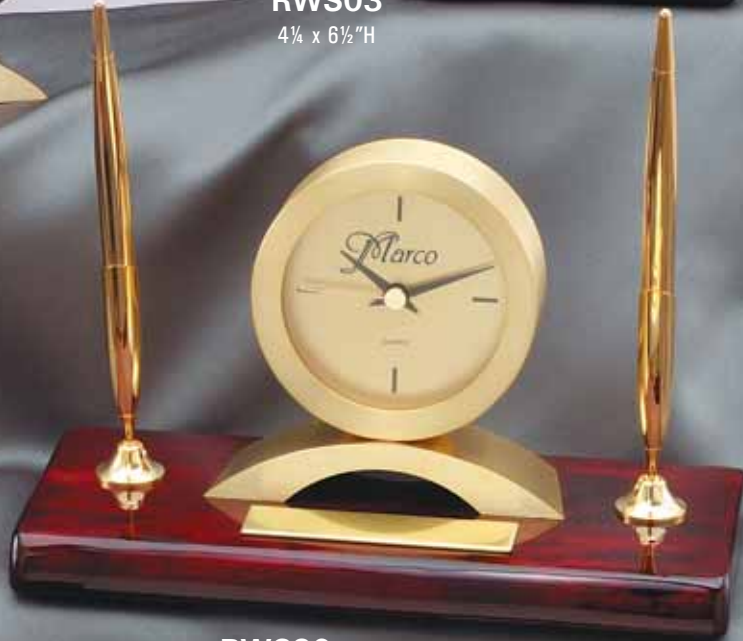

Desk Accessories

Elegant Rosewood Piano Finish Items With Brass Accents

RWS85
6½"W x 7½"H

RWS03
4" x 6½"H

RWS90
7¾"L x 3¾"D x 5½"H

RWS52
4"L x 8"H

RWS33
4"L x 5"D x 1½"H

"EVERY AWARD COMPONENT UNDER THE STARS"