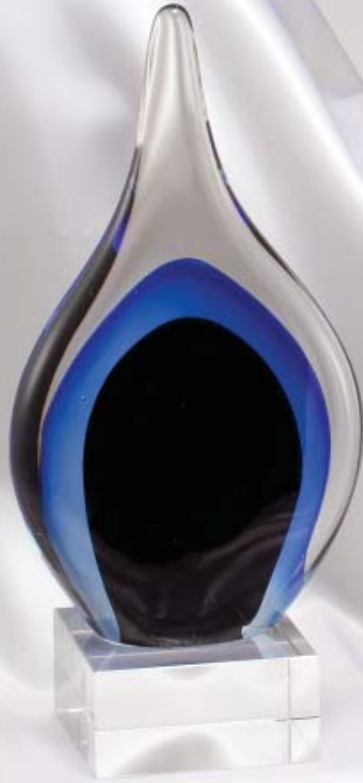

GLSC26
10" OVERALL HEIGHT
BASE 3" SQ. x 1½" H