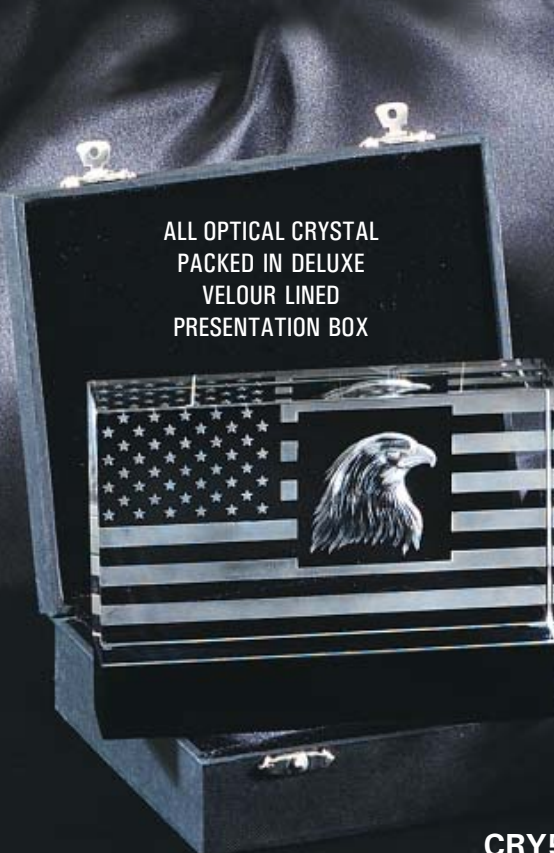

# Magic Optical Crystal

Laserable

**CRY109**  
7" x 10"

**CRY53**  
8½" x 12½"

**CRY45**  
3½" x 12½"

ALL OPTICAL CRYSTAL  
PACKED IN DELUXE  
VELOUR LINED  
PRESENTATION BOX

**CRY52**  
8" x 5"

**CRY48**  
4" x 5"