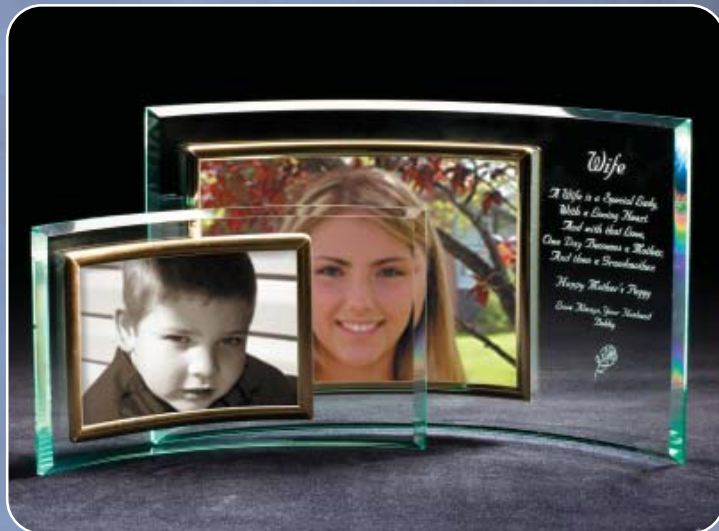

Horizontal

Part No.	Description
GL316A	5" x 8" Horizontal Crescent, Holds 3½" x 5"
GL316B	7" x 11" Horizontal Crescent, Holds 5" x 7"