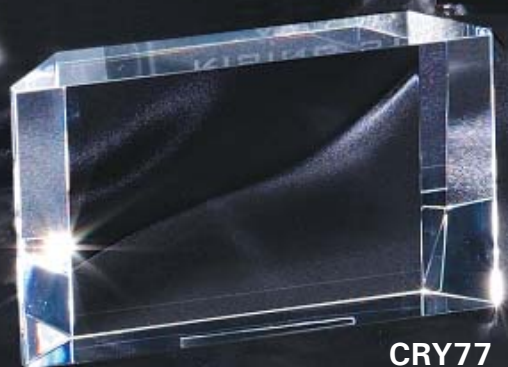

CRY77
3 1/2" x 6"