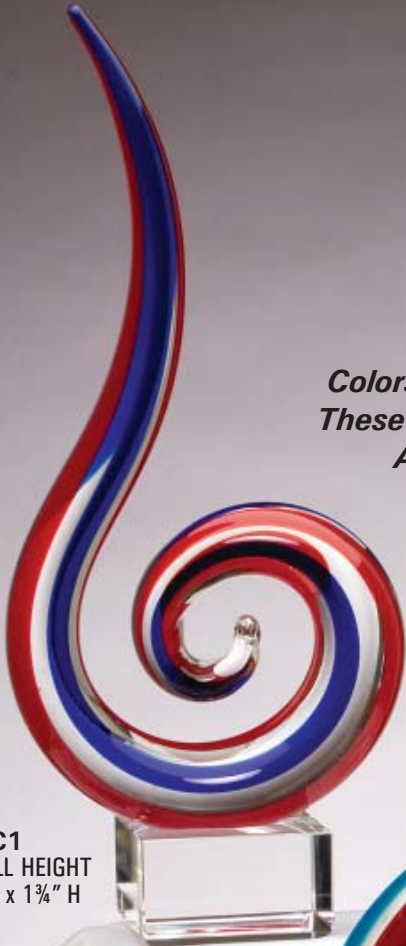

**CRY733**  
4 3/4"L x 4 1/4"D x 7 1/2"H

**CRY782**  
9"W x 2"H

# Art Glass Sculptures

*Colors Suspended In Clear Glass.  
These Hand Blown Sculptures Are  
Artistically Inspired And  
Each Piece Is Uniquely  
Individual.*

**GLSC1**  
14½" OVERALL HEIGHT  
BASE 3" SQ. x 1¼" H