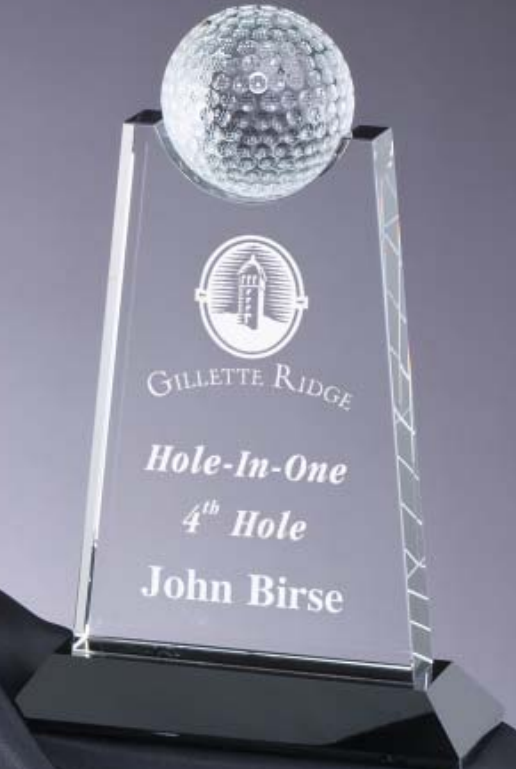

CRY307
5 3/4" x 9"