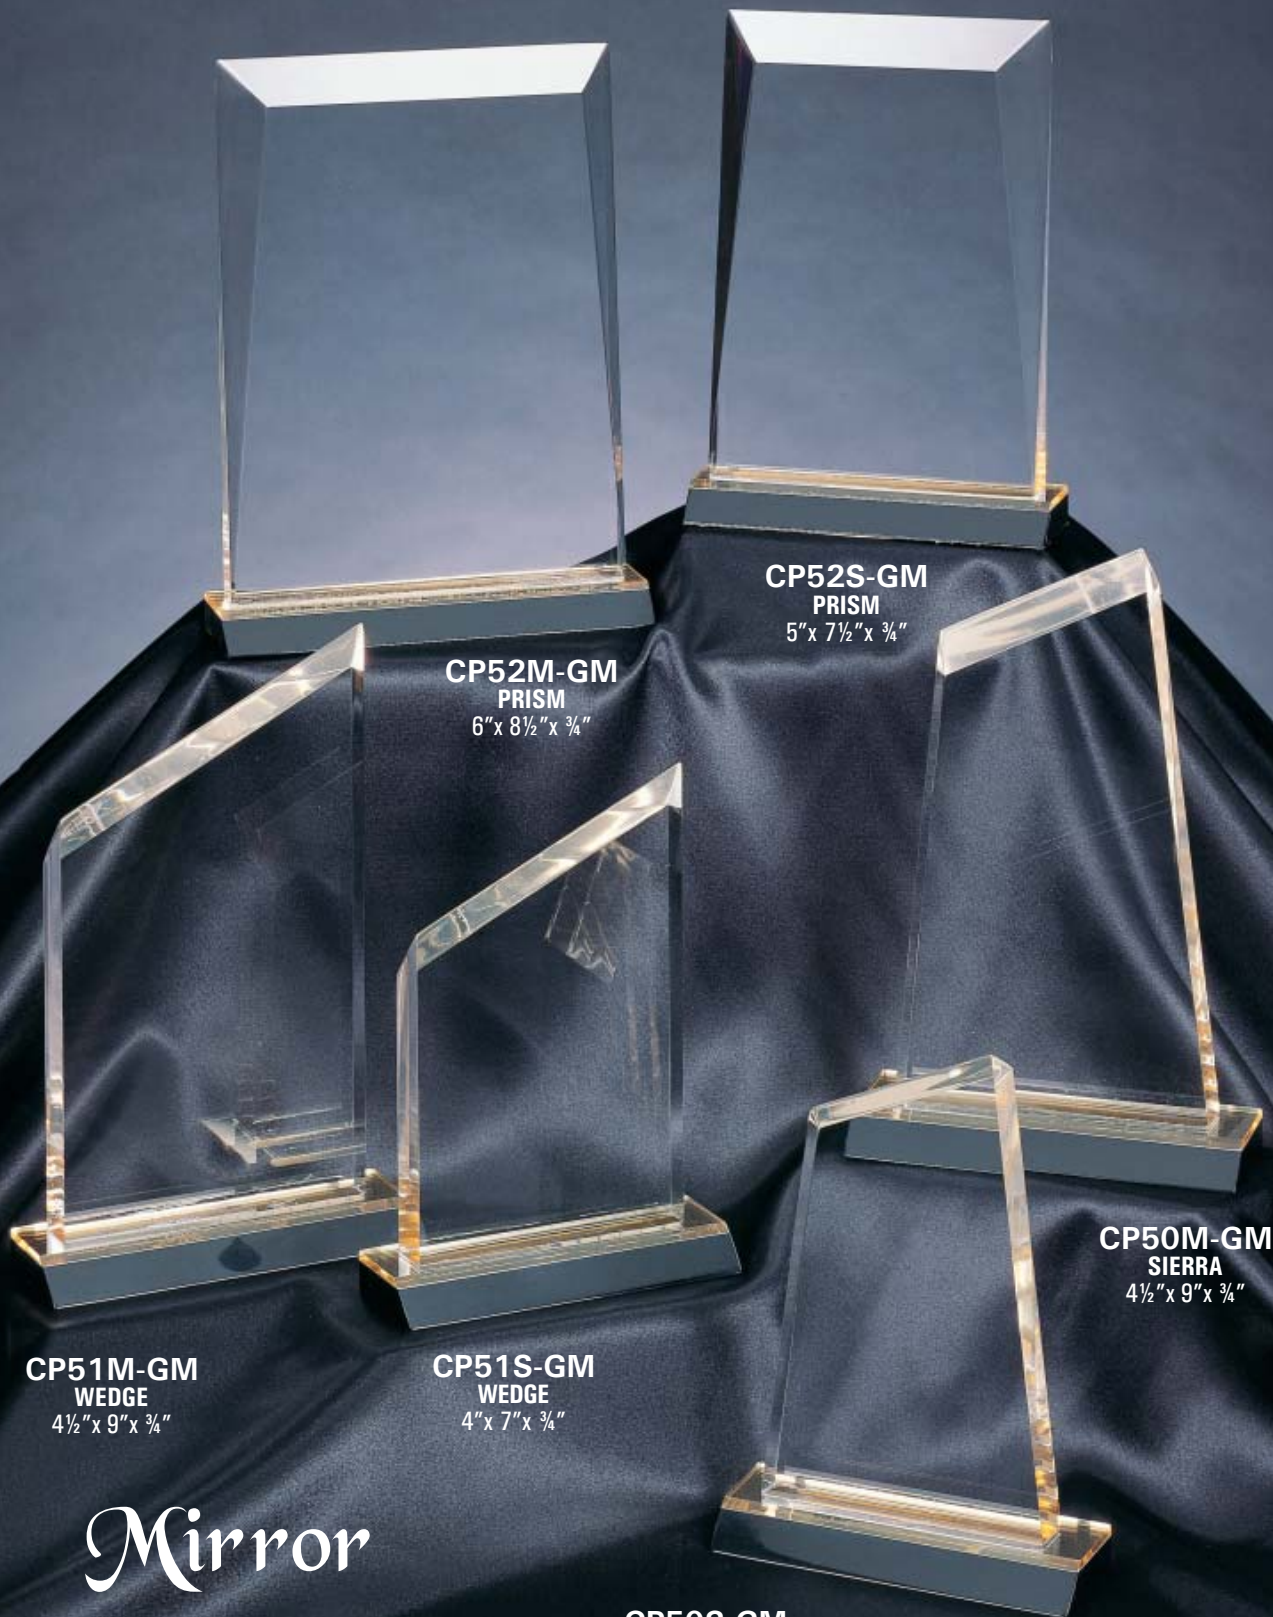

**CP52S-BM
PRISM**
5" x 7½" x ¾"

**CP51M-BM
WEDGE**
4½" x 9" x ¾"

**CP51S-BM
WEDGE**
4" x 7" x ¾"

**CP50M-BM
SIERRA**
4½" x 9" x ¾"

**CP50S-BM
SIERRA**
4" x 7" x ¾"

Mirror Series

**CP52M-GM
PRISM**
6" x 8½" x ¾"

**CP52S-GM
PRISM**
5" x 7½" x ¾"

**CP51M-GM
WEDGE**
4½" x 9" x ¾"

**CP51S-GM
WEDGE**
4" x 7" x ¾"

**CP50M-GM
SIERRA**
4½" x 9" x ¾"

**CP50S-GM
SIERRA**
4" x 7" x ¾"

Mirror Series

Jewel Series

CP58
5" x 7" x 3/4"