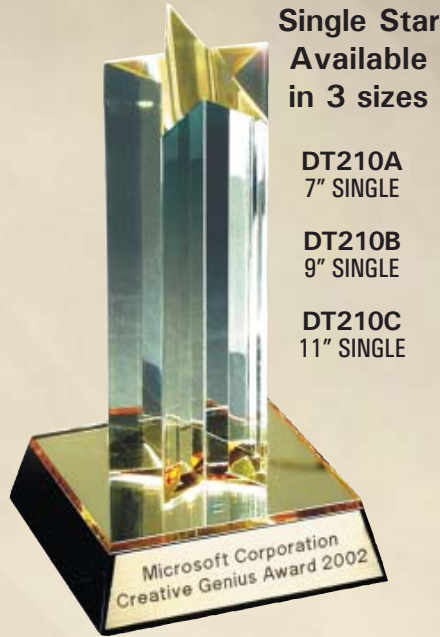

DT42B
7" X 5¾"
¾" THICK BASE

Deep Lasered Star

DT42G
7" X 5¾"
¾" THICK BASE

DT43G
4" X 7"

DT43B
4" X 7"

Bold sculptured lucite star columns enhanced by a gold reflective base

DT212
11"
TRIPLE STAR

Single Star
Available
in 3 sizes

DT210A
7" SINGLE

DT210B
9" SINGLE

DT210C
11" SINGLE

DT211
9½"
DOUBLE STAR

Super Star Series

DT209
5"

Single Star on clear base

DT54A
BLUE STAR
4½" x 7¾" x 1"