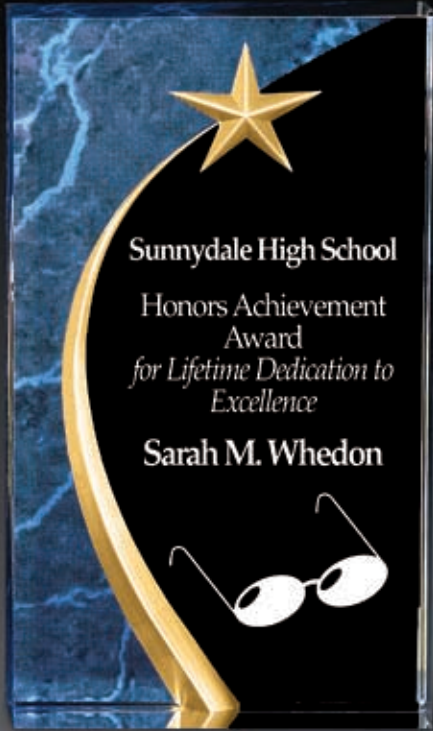

Sinclair Custom Award Designs, LLC
 (478) 454-5900
 www.sinclaircustomawarddesigns.com

Carved Star™ Collection

Carved Star™ Award

SRI-CN
Carved Star™
Blue Marble

Green
Marble

Red
Marble

Flat Front

Star Dome™ Award