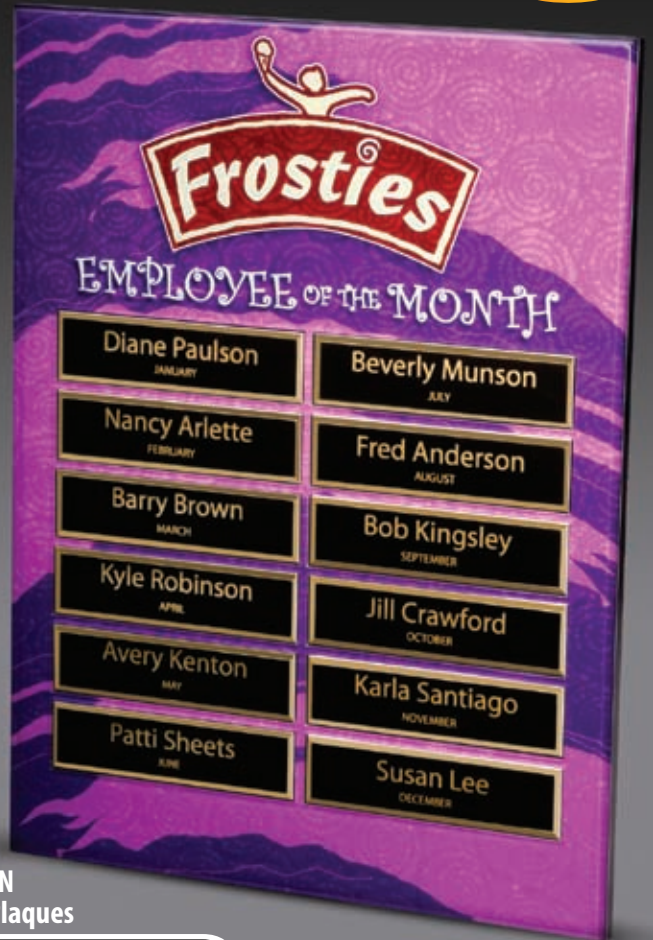

NEW!

- 3/8" Thick Acrylic Plaque
- Full Color Custom Printing
- Wall Hanger Included
- Custom Shapes Available

PRP-AN
Perpetual Plaques

Full-Color Custom Perpetual Plaques

Description	Style No.	Overall Size (WxH)	Engravable Area
AcryliPrint® HD Perpetual Plaque With Self Adhesive Plates	PRP-AN	9" x 12" x 3/8"	3 1/2" x 3/4"
AcryliPrint® HD Perpetual Plaque With Magnetic Plates	PMX-AN	9" x 12" x 3/8"	3 1/2" x 3/4"

Specify Magnetic Plates or Self Adhesive Plates. Additional charge for plate engraving. Custom plaque shapes available. Custom background graphics available. Full color AcryliPrint® HD background designs are available from www.acryliprint.com. Backgrounds can be downloaded and incorporated into your artwork. All dimensions approximate. AcryliPrint® HD is a patent pending process.

ARA 00000100
ASI 30993
PPAI 234755
UPIC Acrylic
SAGE 50399