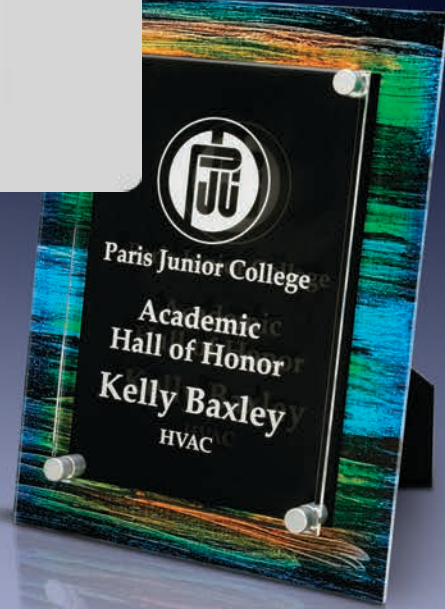

ACRYLIC AWARDS

Retail Catalog 61 - Supplement

ALL NEW PRODUCTS!

Stand-Off Art Plaques™

- Clear Acrylic Engravable Front Plaque
- Machined Aluminum Stand-Off Hardware
- 2 Vibrant Background Choices
- Easel Back Included for Standing or Hanging
- Available in Two Sizes Each