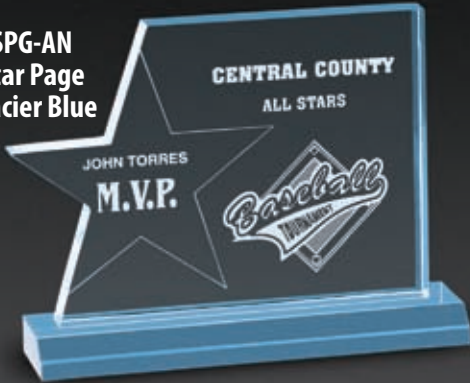

Star Awards™

Star Awards

- 3/4" Thick Clear, Jade, Blue or AIFGold™ Acrylic
- Star Award (SMT) Available in Three Sizes

Pentagon Star

- 1 1/2" Thick Clear Acrylic
- Clear, Blue or Gold Mirror Bottoms

SPG-AN
Star Page
Glacier Blue