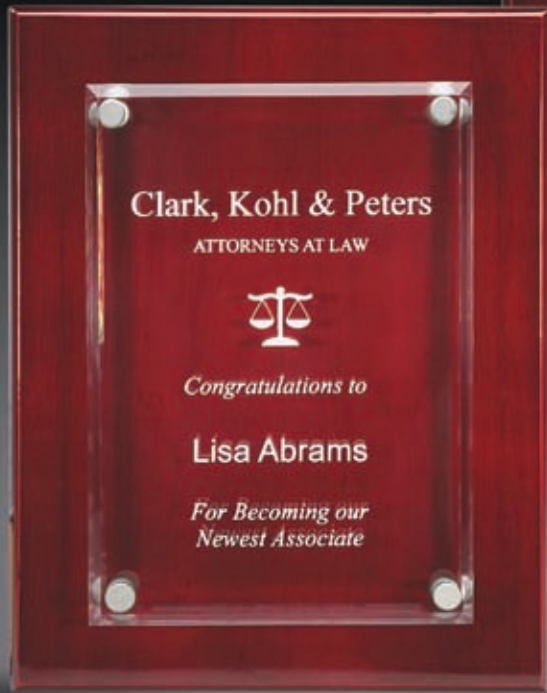

Rosewood Plaques™

- 1/4" Thick, Clear Acrylic, Beveled Front Plaque
- 3/4" Thick, Piano Finish, Rosewood Back Plaque
- Precision Machined Aluminum Hardware
- Keyhole Back for Easy Wall Hanging
- Includes Wire Desk Stand
- Available in Three Sizes

NEW!

PWB-BN
Rosewood Bevel Plaque™